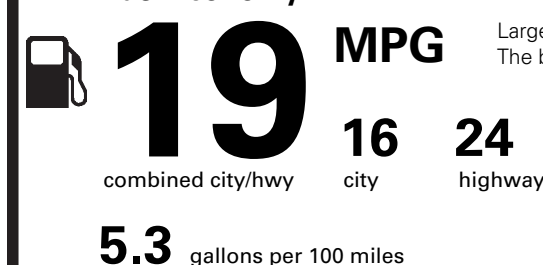

TOTAL MSRP \$56,235.00

Whether you decide to lease or finance your vehicle, you'll find the choices that are right for you. See your Lincoln Dealer for details or visit www.lincolnafs.com.

JK091 N RD 2X 915 000302 10 09 18

EPA DOT Fuel Economy and Environment

Gasoline Vehicle

Fuel Economy

Large Cars range from 14 to 104 MPG. The best vehicle rates 136 MPGe.

You spend **\$3,000**

more in fuel costs over 5 years compared to the average new vehicle.